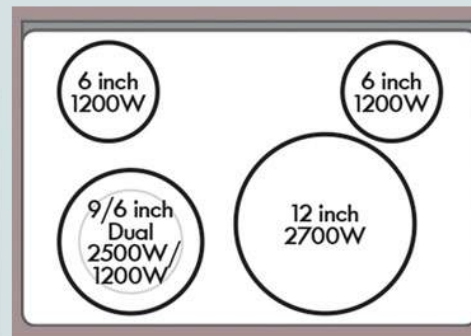

## Kenmore Self Cleaning Smooth Top Range Options

Black

Stainless Steel

White

Top view

Electric smooth top stove,  
Upswept black smooth top,  
Storage drawer,  
5.3 Cu. Ft. capacity,  
Even baking technology,  
2 standard oven racks,  
6 rack positions

## Kenmore Coil Top Range Options

Black

White

Top view

Electric coil top range,  
Slab top coil with chrome bowls  
Storage drawer,  
4.8 Cu. Ft. capacity,  
Even baking technology,  
Manual clean,  
2 standard racks,  
5 rack positions