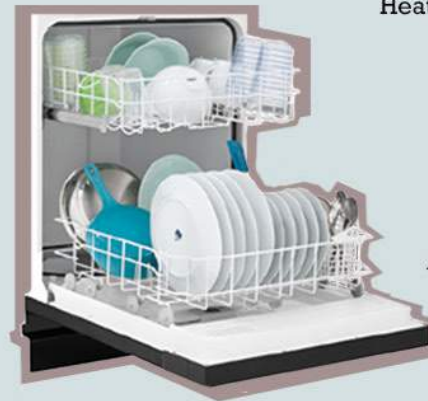

## Kenmore 24" Built-In-Dishwasher Choices

Black

Stainless Steel \*

White

Open view

Heat and no heat drying options,  
Food disposer,  
Self cleaning filter,  
Two washing levels,  
Dial control,  
Two washing cycles,  
11" height clearance